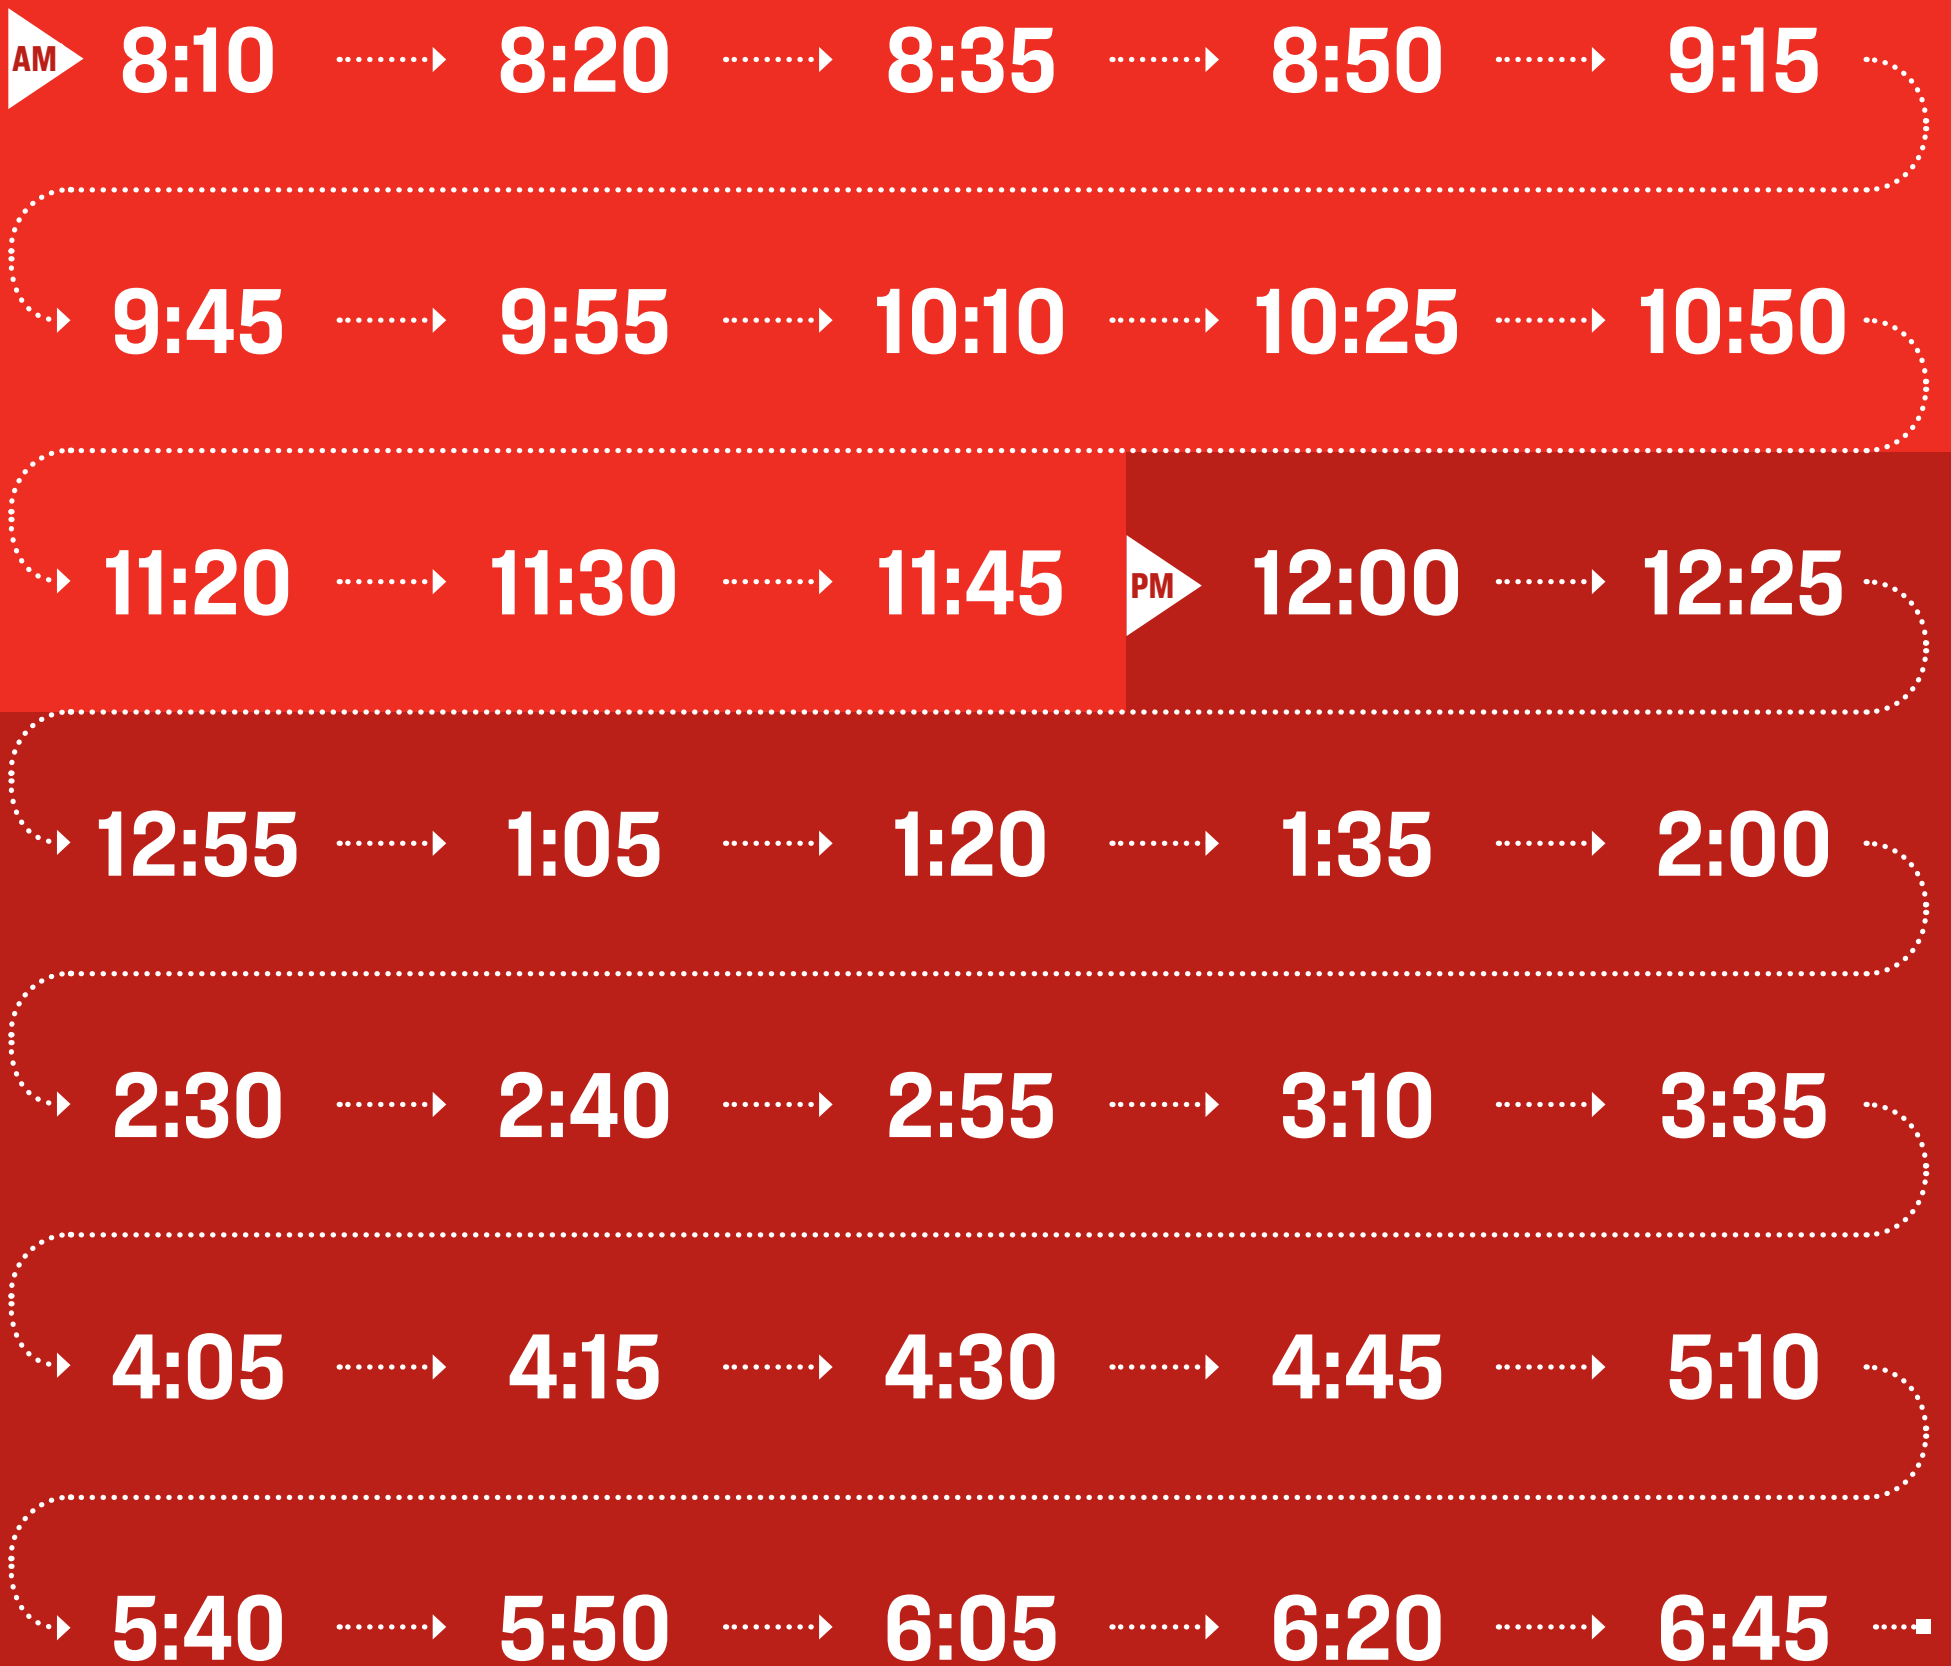

Crosstown Shuttle Bus

The bus runs in a continuous loop making the following stops:

24TH STREET RESIDENCE	GRAMERCY CAMPUS, WESTBOUND	FLATIRON CAMPUS	SCULPTURE BUILDING	GRAMERCY CAMPUS, EASTBOUND
First Avenue at East 24th Street	Northwest corner of 23rd Street and Third Avenue	133/141 West 21st Street, between Sixth and Seventh avenues	335 West 16th Street, between Eighth and Ninth avenues	Southeast corner of 23rd Street and Third avenue

Students, faculty and staff ride for FREE. SVA ID required.
 Monday–Friday, 8:10am–6:45pm
 The shuttle runs during the academic year, excluding holidays and College closures.